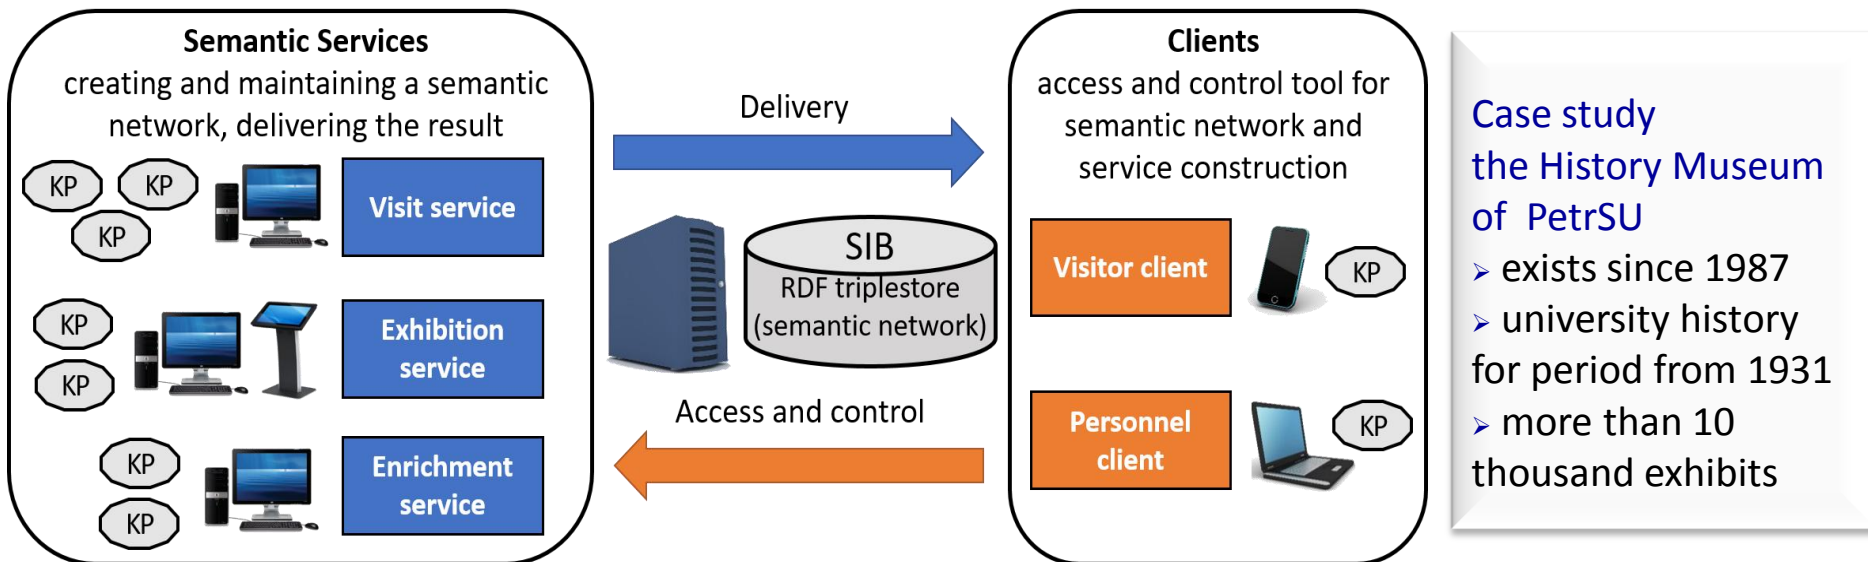

Smart Museum infrastructure components

Case study
the History Museum of PetrSU

- exists since 1987
- university history for period from 1931
- more than 10 thousand exhibits

Smart services

- Visit service
- Exhibition service
- Enrichment service